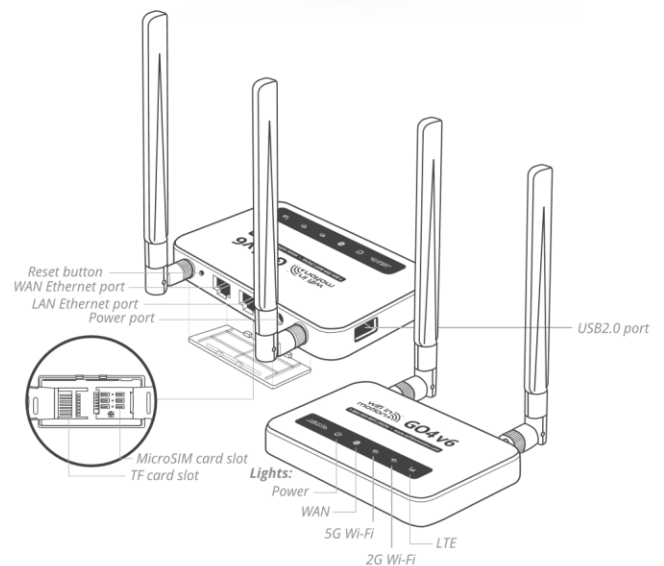

Optional Accessories

"We depend completely on being connected when we are on the road. Without reliable high-performance internet, there would be no adventures. SinglePoint's WiFi In Motion™ solution has solved our connectivity concerns; providing consistent and robust connection while on the road."

Kevin Morris, TechFocus Media
riveted-blog.com